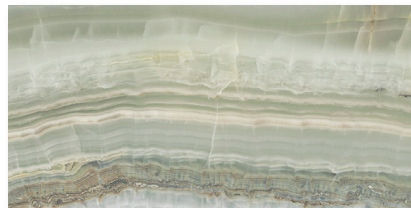

Amber Cross Cut

Amber Vein Cut

Azul Cross Cut

Azul Vein Cut

Amber Vein Cut

Azul Vein Cut

Crystal Vein Cut

Jade Vein Cut

Crystal Cross Cut

Crystal Vein Cut

Amber Cross Cut

Azul Cross Cut

Crystal Cross Cut

Jade Cross Cut

Jade Cross Cut

Jade Vein Cut

Jade Cross Cut & Jade Vein Cut | 47"x110"

Azul Cross Cut & Azul Vein Cut | 47"x110"

Crystal Cross Cut | 47"x110"

Amber | 24"x48"

AURA

Technical Characteristics

Material	Finish	Thickness	Application	Frost Resistance	DCOF	Shade Variation	Rectified
Glazed Porcelain	Matte	6 mm & 10 mm	Interior/Exterior	Yes	>0.42	V2	Yes