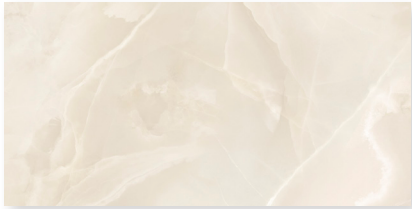

AURA

COLLECTION

MALINE TILE
ELEVATE YOUR SHOWROOM

malinetile.com

AURA

Colors

Stock Sizes

**12"x24" Size only available in Cross Cut*

Amber Cross Cut

Amber Vein Cut

Azul Cross Cut

Azul Vein Cut

Amber Vein Cut

Azul Vein Cut

Crystal Vein Cut

Jade Vein Cut

Crystal Cross Cut

Crystal Vein Cut

Amber Cross Cut

Azul Cross Cut

Crystal Cross Cut

Jade Cross Cut

Jade Cross Cut

Jade Vein Cut